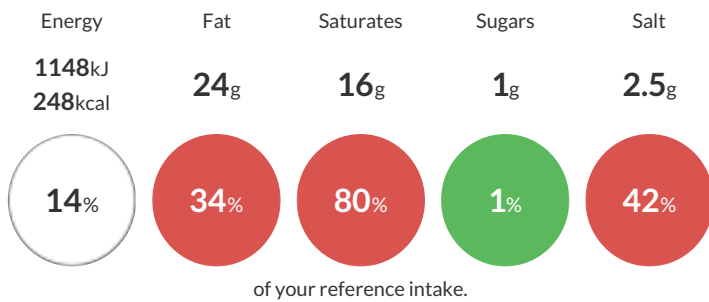

Reference Intake

Each 100g portion contains:

Typical values per 100g : Energy 1148kJ 248kcal

Nutritional Information

Typical Values	Per 100g
Energy	1148kJ 248kCal
Carbohydrates	1g
of which sugars	1g
Fat	24g
of which saturates	16g
Fibre	-g
Protein	16g
Salt	2.5g